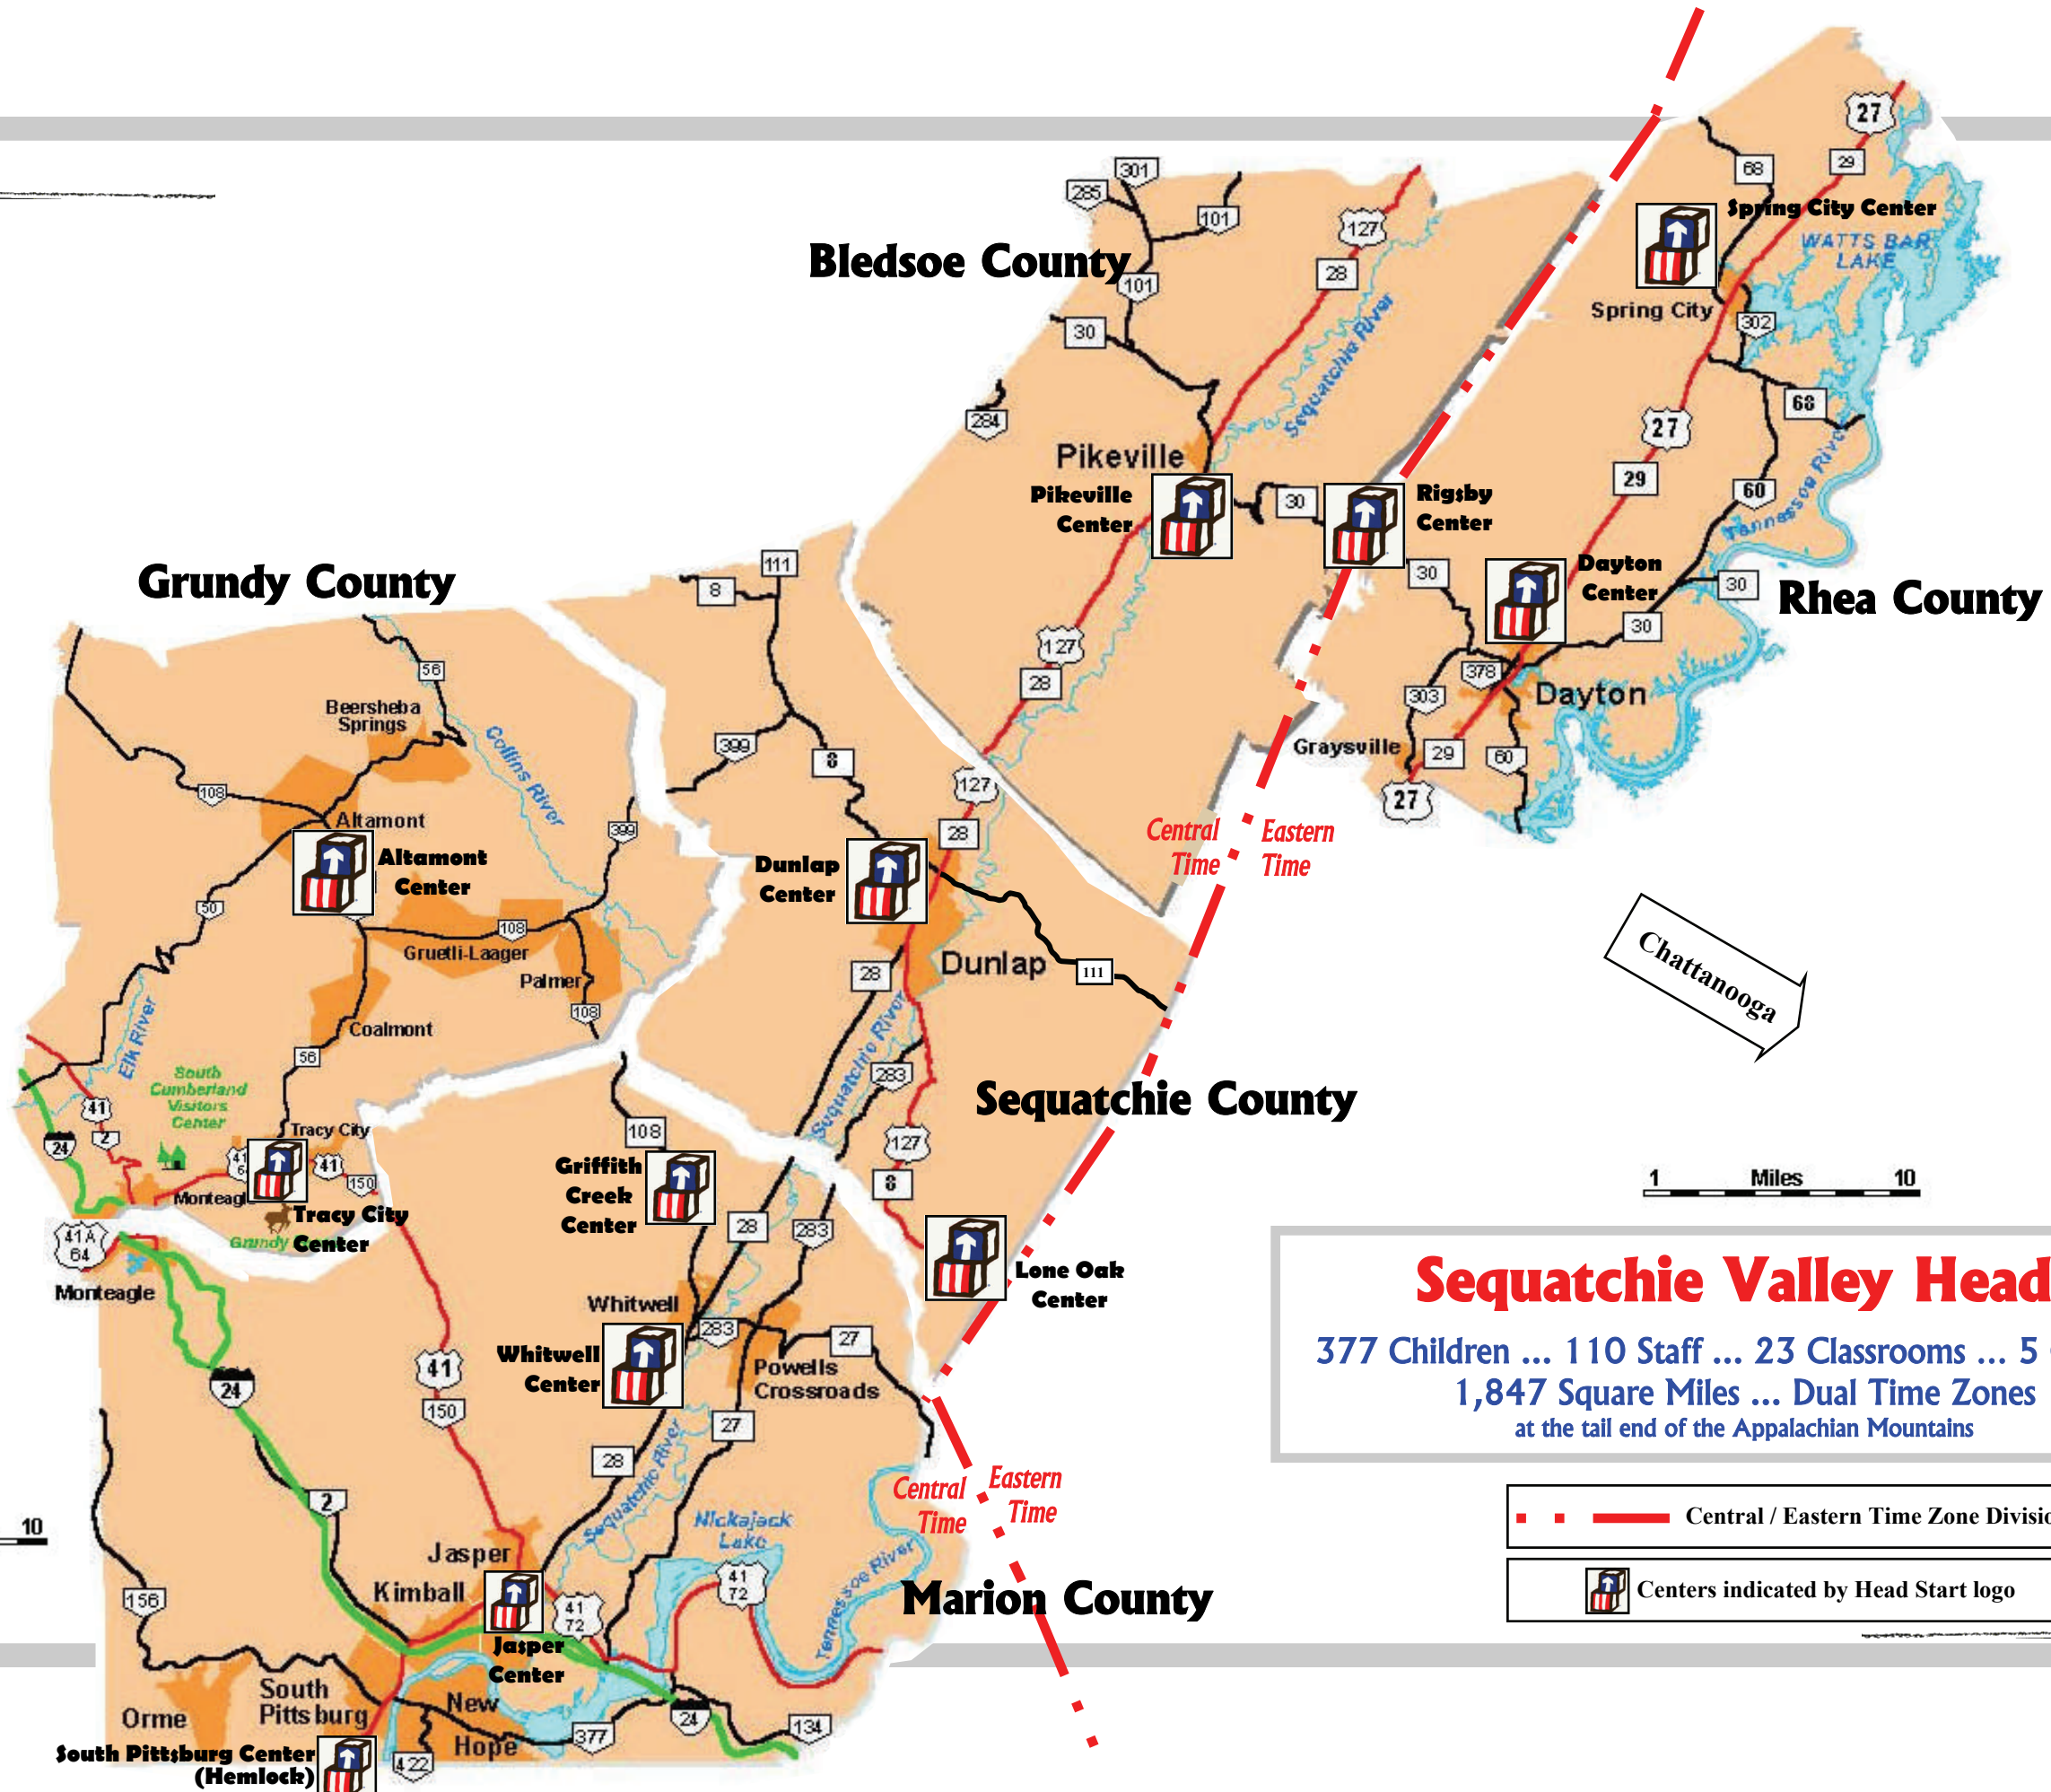

Nashville

Center	#Children
Altamont	32
Dayton	66
Dunlap	33
Griffith Creek	20
South Pittsburg	32
Jasper	32
Lone Oak	20
Pikeville	29
Rigsby	20
Spring City	29
Tracy City	32
Whitwell	32

1 Miles 10

1 Miles 10

Sequatchie Valley Head Start

377 Children ... 110 Staff ... 23 Classrooms ... 5 Counties
 1,847 Square Miles ... Dual Time Zones
 at the tail end of the Appalachian Mountains

--- Central / Eastern Time Zone Division

Centers indicated by Head Start logo